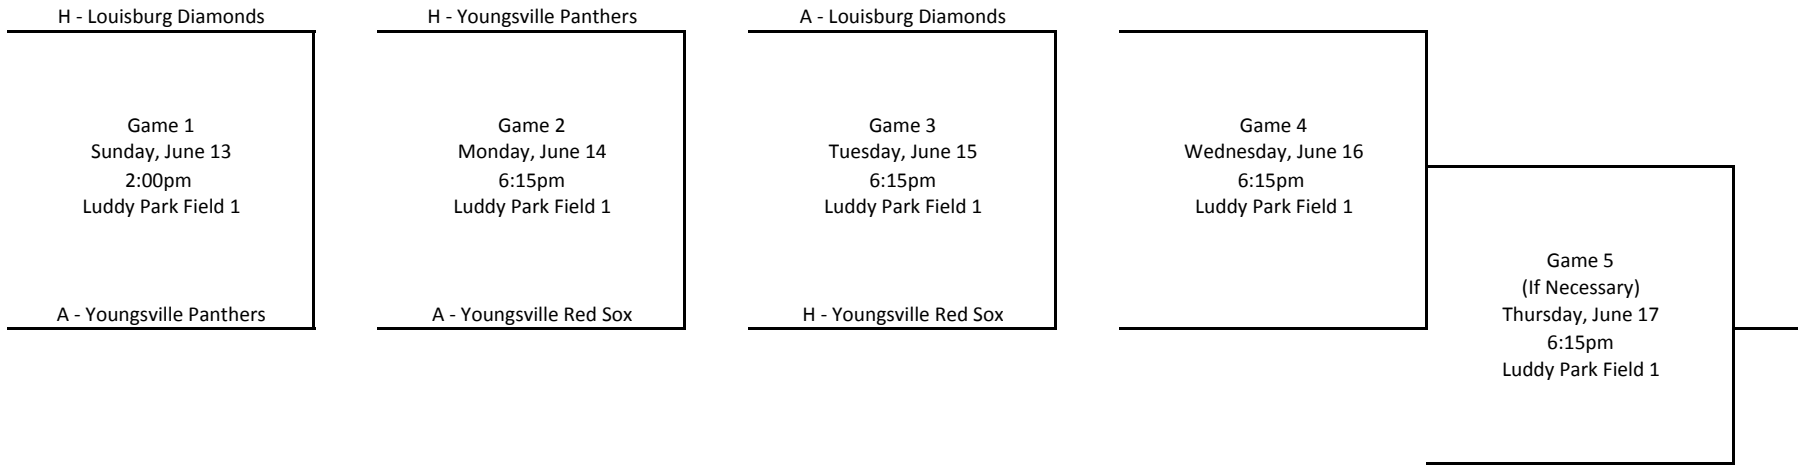

**2010 Youngsville Parks and Recreation/Louisburg Parks and Recreation  
10U Softball League Local Tournament Bracket**

NOTE: If three teams remain with one loss each after Game 3, a drawing will be held for the Bye in Game 5. The other two teams will play Game 4.

If only two teams remain after Game 3, they will play Game 4 and Game 5 if necessary.