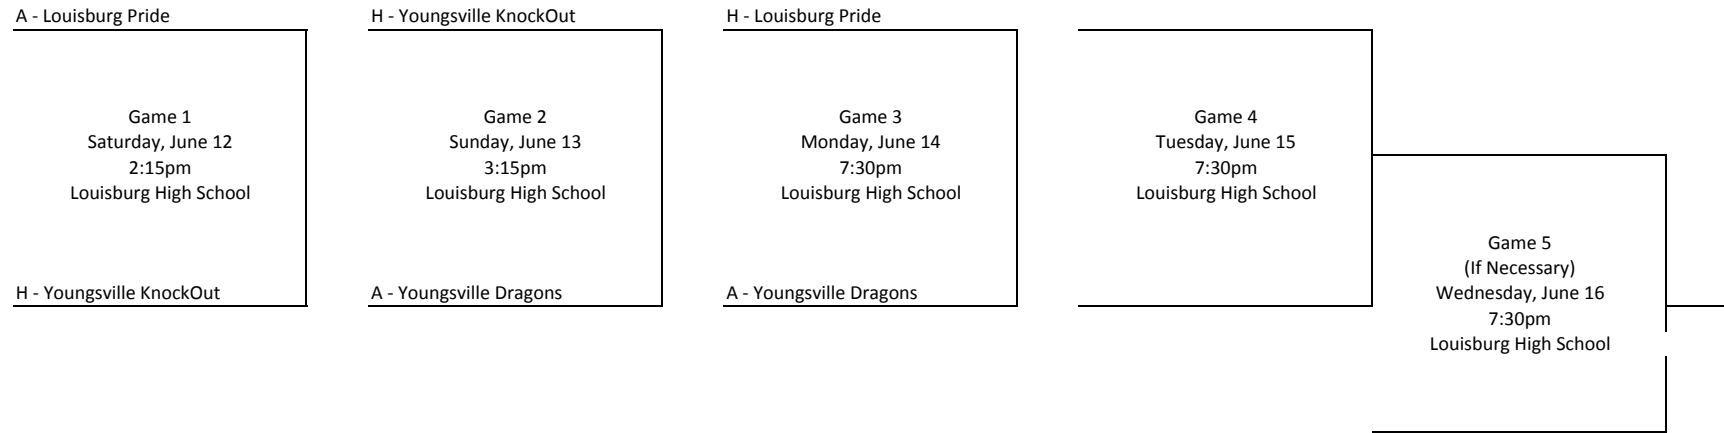

**2010 Louisburg Parks and Recreation/Youngsville Parks and Recreation
12U Softball League Local Tournament Bracket**

NOTE: If three teams remain with one loss each after Game 3, a drawing will be held for the Bye in Game 5. The other two teams will play Game 4.

If only two teams remain after Game 3, they will play Game 4 and Game 5 if necessary.