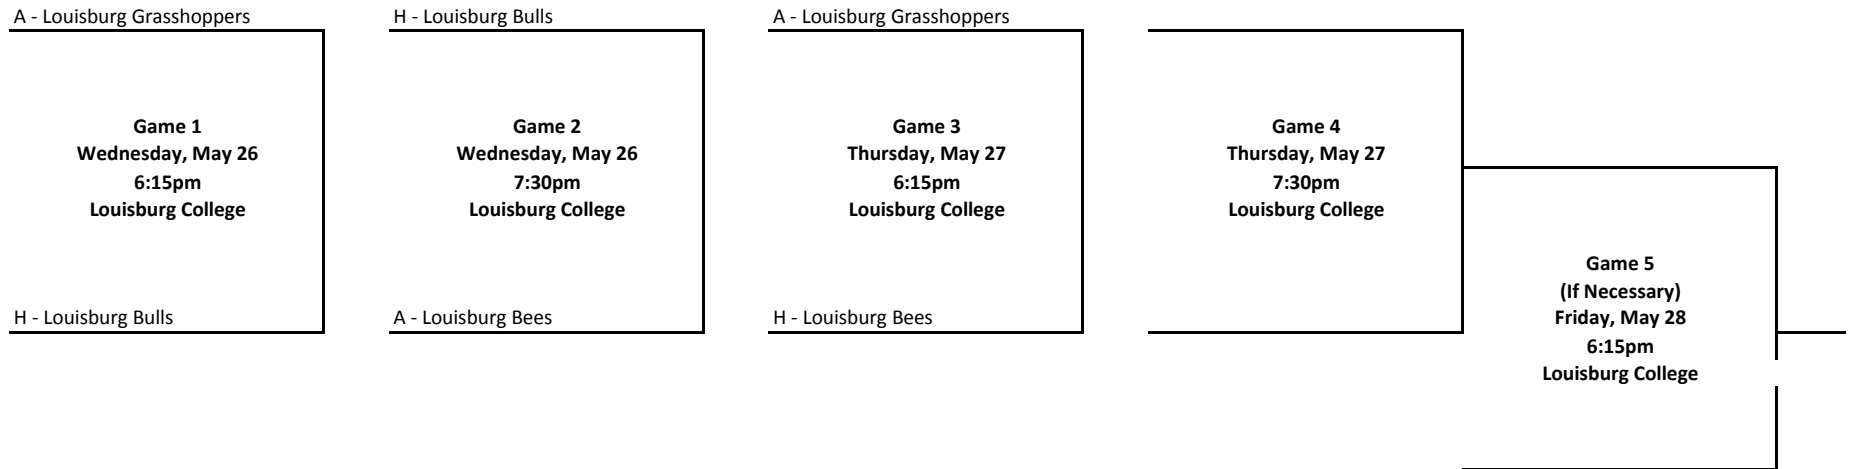

**2010 Louisburg Parks and Recreation  
Coach Pitch Baseball League Local Tournament Bracket**

NOTE: If three teams remain with one loss each after Game 3, a drawing will be held for the Bye in Game 5. The other two teams will play Game 4.

If only two teams remain after Game 3, they will play Game 4 and Game 5 if necessary.