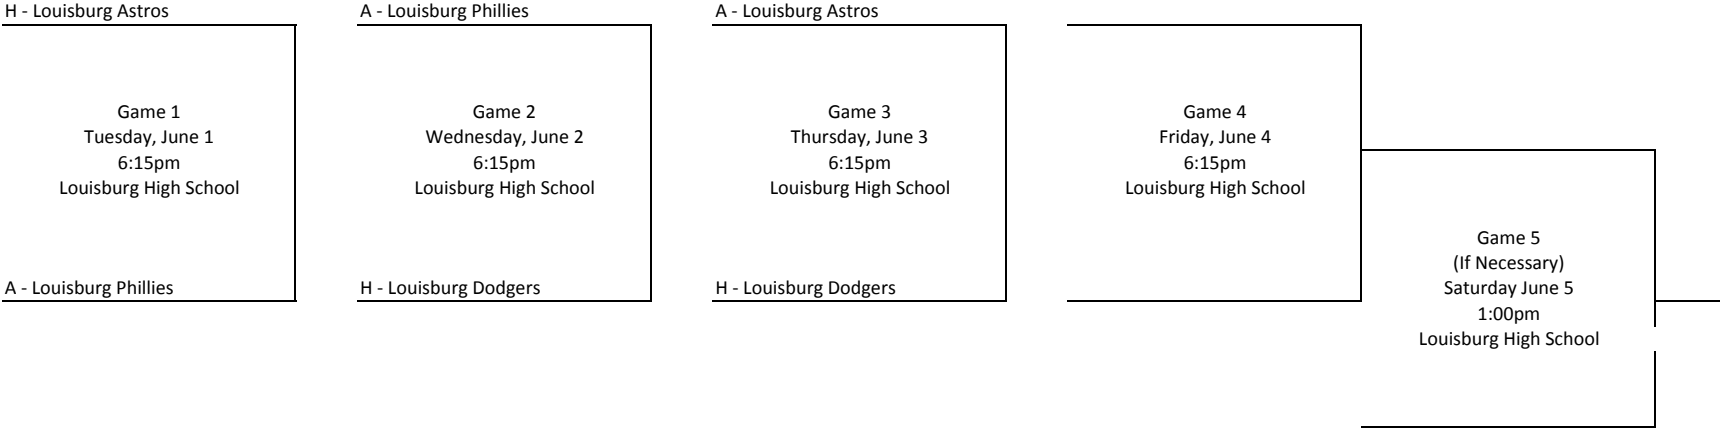

**2010 Louisburg Parks and Recreation
Minors Baseball League Local Tournament Bracket**

NOTE: If three teams remain with one loss each after Game 3, a drawing will be held for the Bye in Game 5. The other two teams will play Game 4.

If only two teams remain after Game 3, they will play Game 4 and Game 5 if necessary.